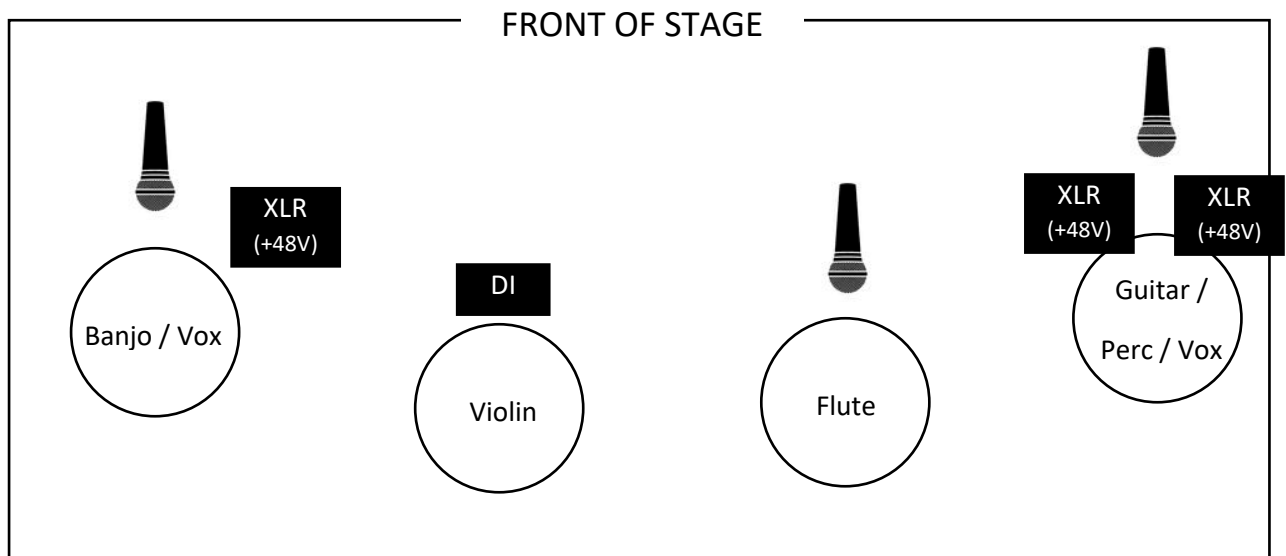

Queries – contact Chris on 07748766426 / chris.gatland@gmail.com

www.thecourtiers.co.uk